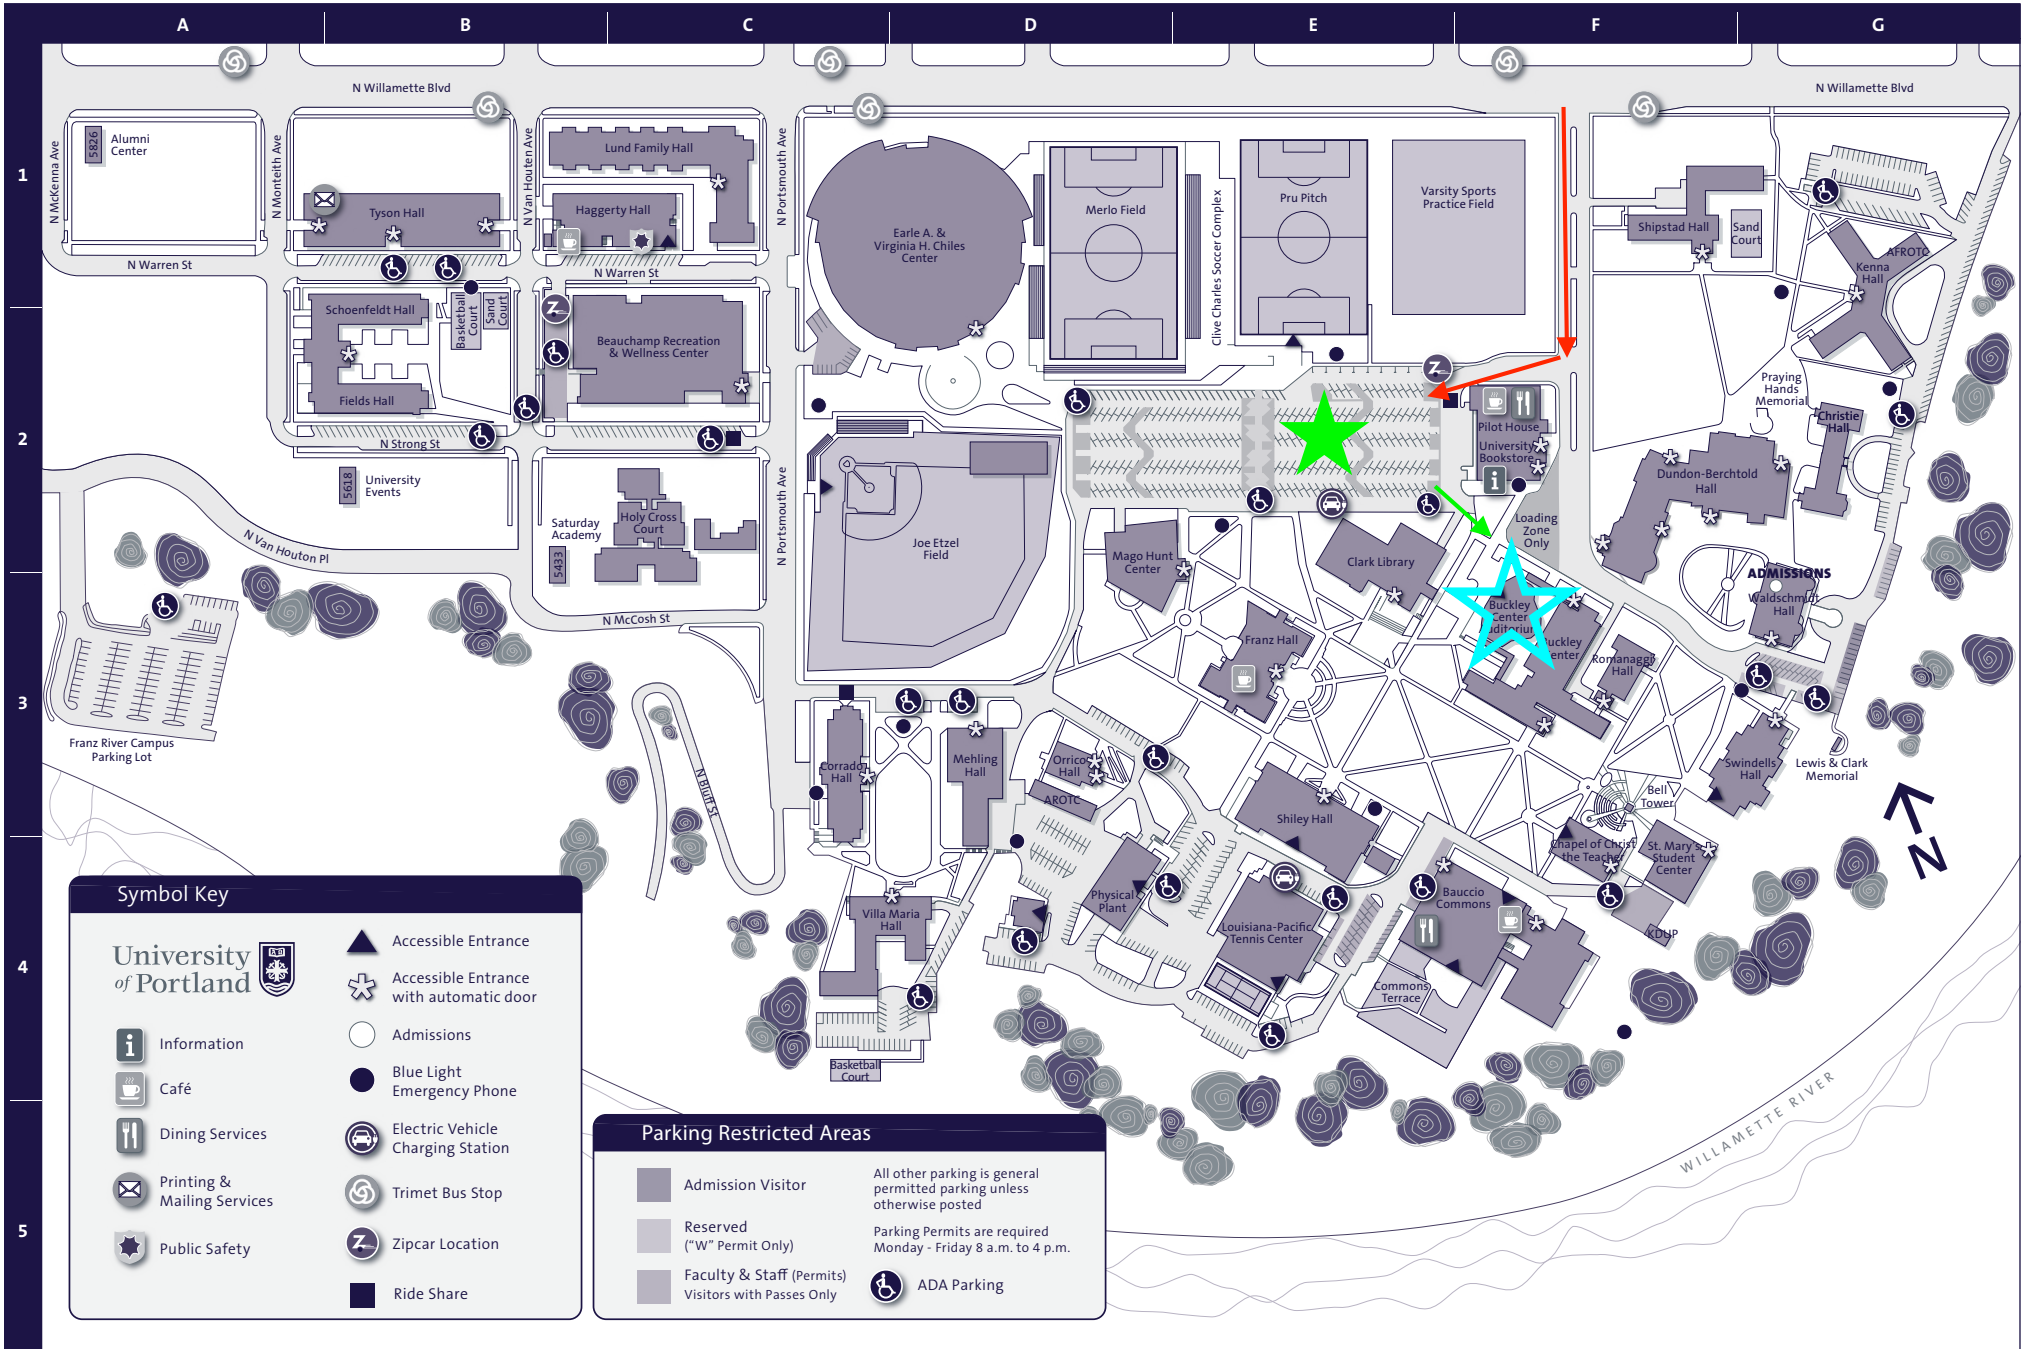

Admissions	G-3	Buckley Center	F-3	Corrado Hall	C-3	Kenna Hall AFROTC	G-1	Physical Plant	D-4	Tyson Hall	B-1
Alumni Center	A-1	Buckley Center Auditorium	F-3	Dundon-Berchtold Hall	F-2	Lund Family Hall	C-1	Romanaggi Hall	F-3	University Bookstore	F-2
AROTC	D-3	Career Center	E-3	Etzel Field	C-2	Louisiana-Pacific	B-2	Saturday Academy	B-2	University Events	B-2
Bauccio Commons	F-4	Chapel of Christ the Teacher	F-4	Fields Hall	B-2	Tennis Center	E-4	Schoenfeldt Hall	B-2	Villa Maria Hall	C-4
Beauchamp Recreation & Wellness Center	C-2	Chiles Center	D-1	Franz Hall	E-3	Mago Hunt Center	D-2	Shiley Hall	E-3	Waldschmidt Hall	G-3
Bell Tower	F-3	Clark Library	E-2	Haggerty Hall	C-1	Mehling Hall	D-3	Shipstad Hall	F-1	St. Mary's Student Center	F-4
		Clive Charles Soccer Complex	E-1	Health & Counseling Center	D-3	Orrico Hall	D-3	St. Mary's Student Center	F-4	Swindells Hall	G-3
				Holy Cross Court	C-2	Pilot House	F-2				

Symbol Key

University of Portland

	Information		Accessible Entrance
	Café		Accessible Entrance with automatic door
	Dining Services		Admissions
	Printing & Mailing Services		Blue Light Emergency Phone
	Public Safety		Electric Vehicle Charging Station
			Trimet Bus Stop
			Zipcar Location
			Ride Share

Parking Restricted Areas

	Admission Visitor	All other parking is general permitted parking unless otherwise posted Parking Permits are required Monday - Friday 8 a.m. to 4 p.m.
	Reserved ("W" Permit Only)	
	Faculty & Staff (Permits) Visitors with Passes Only	
	ADA Parking	